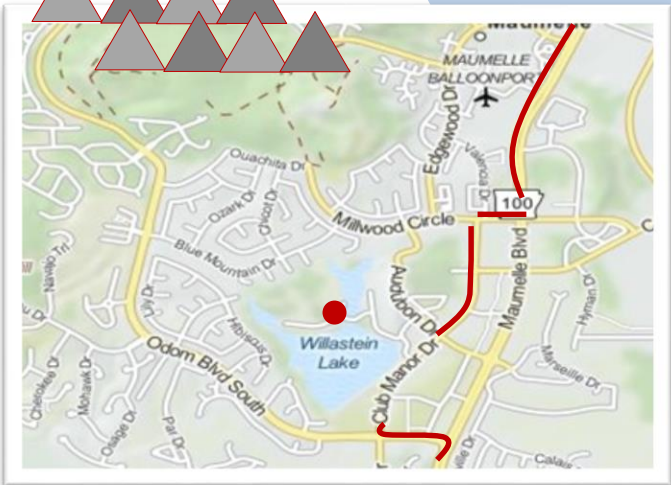

Lake Willastein Park

RIVER CITIES
DRAGON BOAT
festival
Lake Willastein Park
Maumelle, AR

Lake Willastein

Overflow
Parking Area