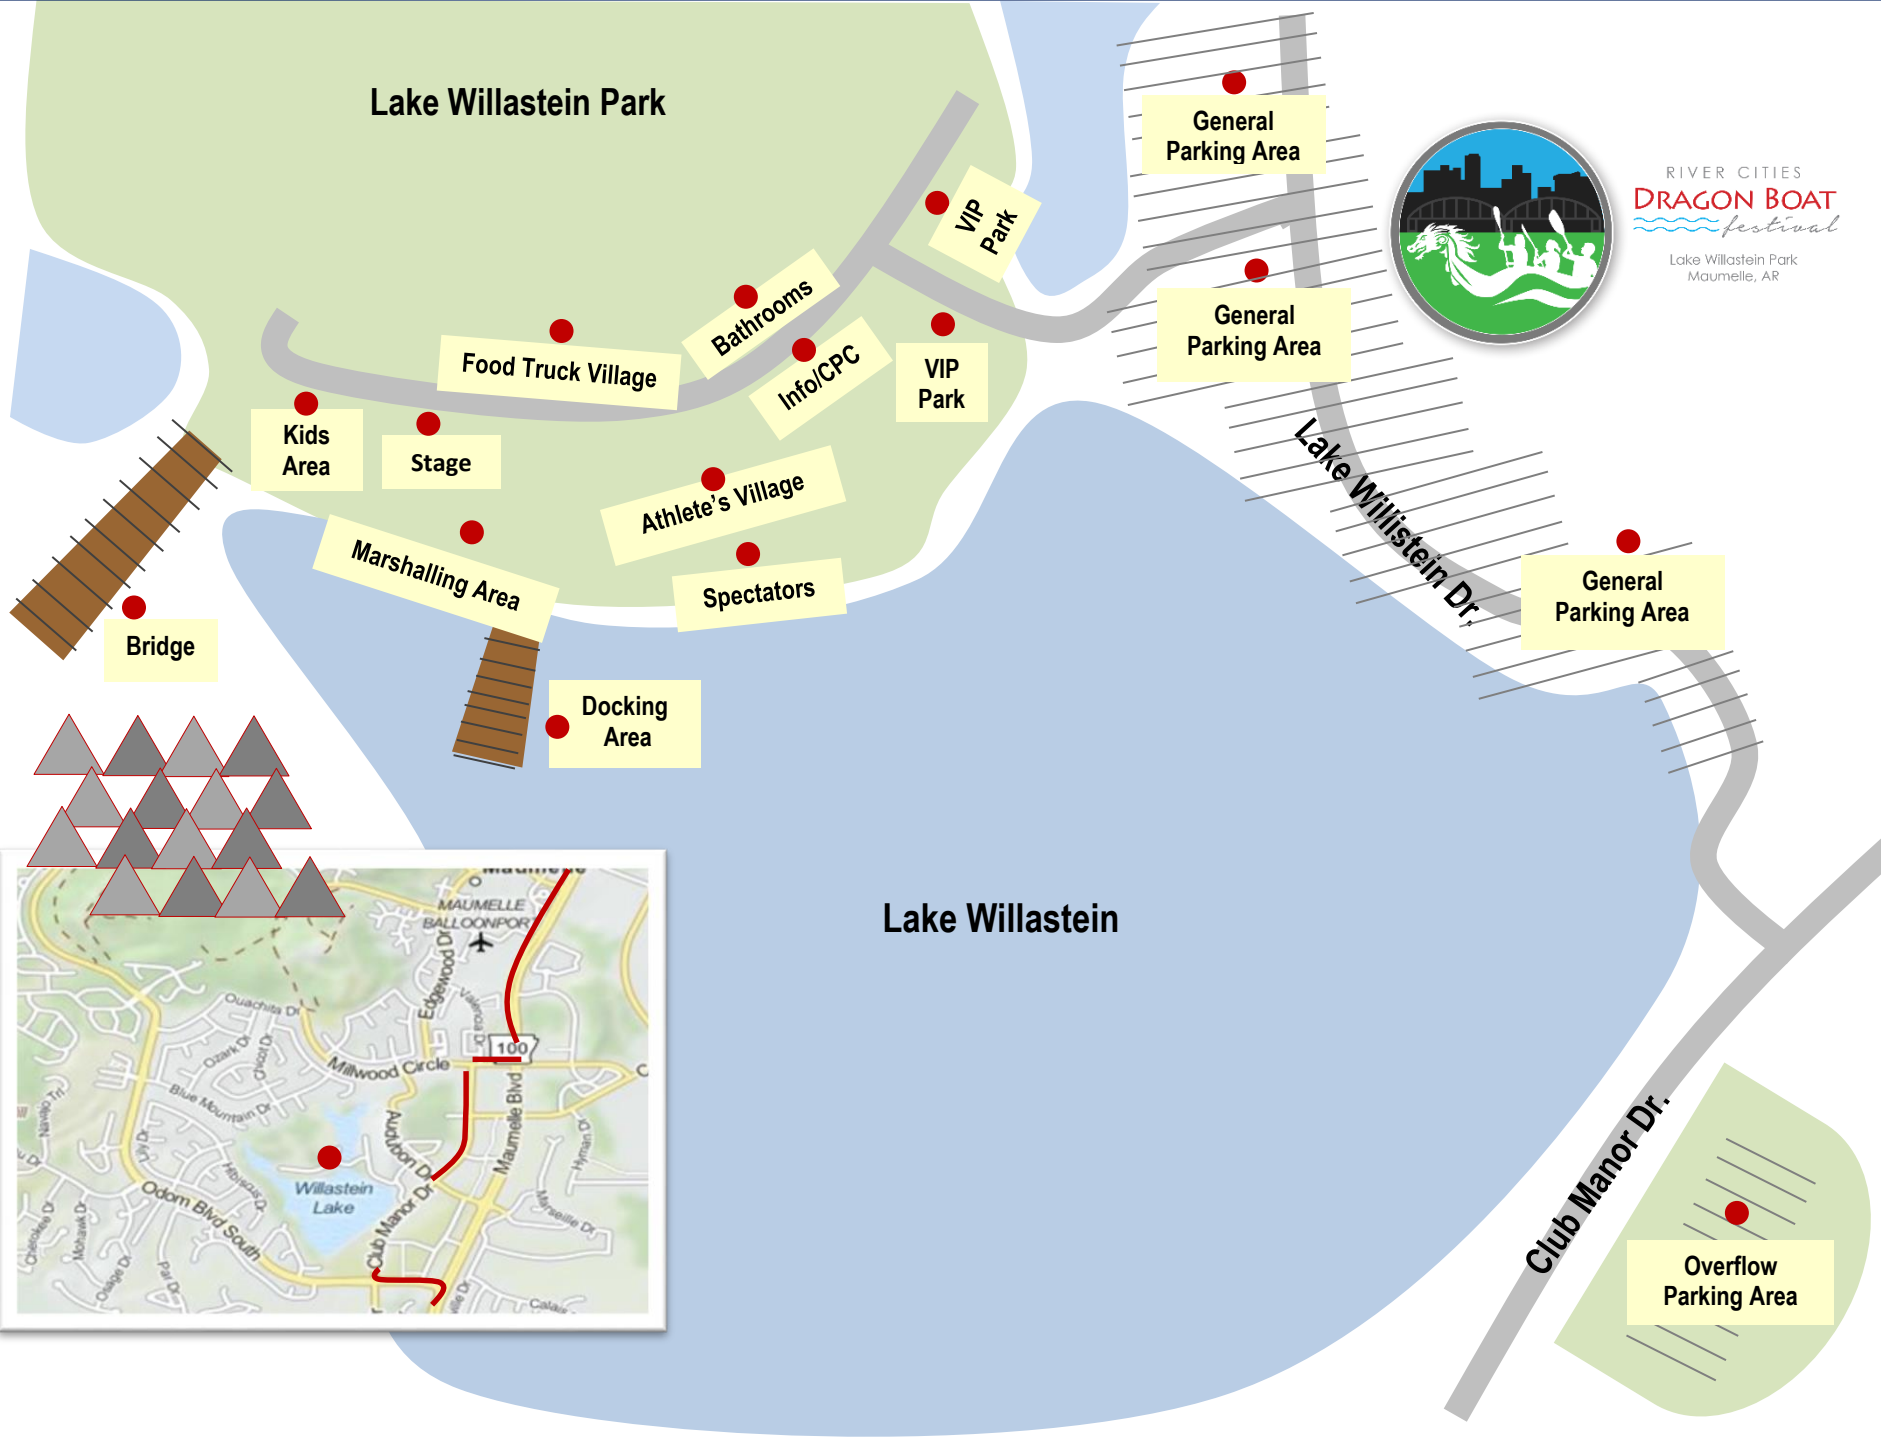

Lake Willastein Park

RIVER CITIES
DRAGON BOAT
festival
Lake Willastein Park
Maumelle, AR

Lake Willastein

Overflow
Parking Area